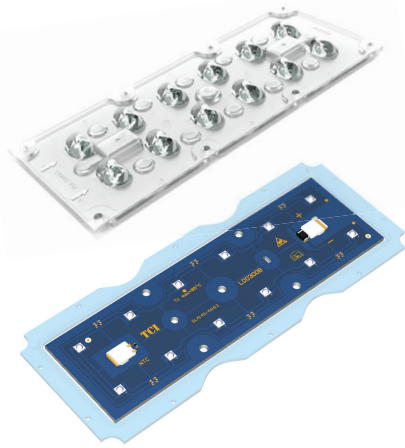

# 6x2 LENSES FOR IP65 STREET APPLICATIONS

## Lenses

4

LENSES & REFLECTORS

Article Articolo	6x2 STREET	6x2 STREET	6x2 STREET	6x2 STREET
Description Descrizione	IESNA TYPE III	IESNA TYPE I	IESNA TYPE V 120° FWHM	IESNA TYPE II - ME3A
Code - Codice	468780098	468780099	468780101	468780102
LED type	3535 - 5050	3535 - 5050	3535 - 5050	3535 - 5050
Height lens	8,75	8,32	8,62	8,86
Polar distribution Distribuzione polare				
Silicon Gasket for IP65	468780106	468780106	468780106	468780106

Article Articolo	6x2 STREET	6x2 STREET	6x2 STREET	6x2 STREET
Description Descrizione	IESNA TYPE III	IESNA TYPE II	IESNA TYPE III	IESNA TYPE III
Code - Codice	468780103	468780104	468780105	468780261
LED type	3535	3535	3535 - 5050	3535
Height lens	9,08	10,81	9,41	10,17
Polar distribution Distribuzione polare				
Silicone Gasket for IP65	468780106	468780106	468780106	468780106

### Technical notes for Optics

- Uniform light distribution
- High efficiency
- Ideal for street and outdoor lighting
- Material: Optical Grade PMMA 8N
- Dimensions (LxWxH): 173x71,4xH mm
- Max allowed temperature: -40...90°C.
- Fixing with flat head screws. Tightening torque: 0,48 Nm
- Packaging unit: 200 pcs
- IP65 with silicone gasket