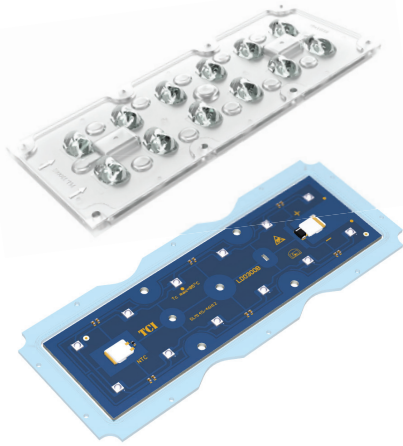

# 6x2 LENSES FOR IP65 STREET APPLICATIONS

## Lenses

4

LENSES & REFLECTORS

Article Articolo	6x2 STREET	6x2 STREET	6x2 STREET	6x2 STREET
Description Descrizione	IESNA TYPE III	IESNA TYPE I	IESNA TYPE V 120° FWHM	IESNA TYPE II - ME3A
Code - Codice	468780098	468780099	468780101	468780102
LED type	3535 - 5050	3535 - 5050	3535 - 5050	3535 - 5050
Height lens	8,75	8,32	8,62	8,86
Polar distribution Distribuzione polare				
Silicon Gasket for IP65	468780106	468780106	468780106	468780106

Article Articolo	6x2 STREET	6x2 STREET	6x2 STREET	6x2 STREET
Description Descrizione	IESNA TYPE III	IESNA TYPE II	IESNA TYPE III	IESNA TYPE III
Code - Codice	468780103	468780104	468780105	468780261
LED type	3535	3535	3535 - 5050	3535
Height lens	9,08	10,81	9,41	10,17
Polar distribution Distribuzione polare				
Silicone Gasket for IP65	468780106	468780106	468780106	468780106

### Technical notes for Optics

- Uniform light distribution
- High efficiency
- Ideal for street and outdoor lighting
- Material: Optical Grade PMMA 8N
- Dimensions (LxWxH): 173x71,4xH mm
- Max allowed temperature: -40...90°C.
- Fixing with flat head screws. Tightening torque: 0,48 Nm
- Packaging unit: 200 pcs
- IP65 with silicone gasket