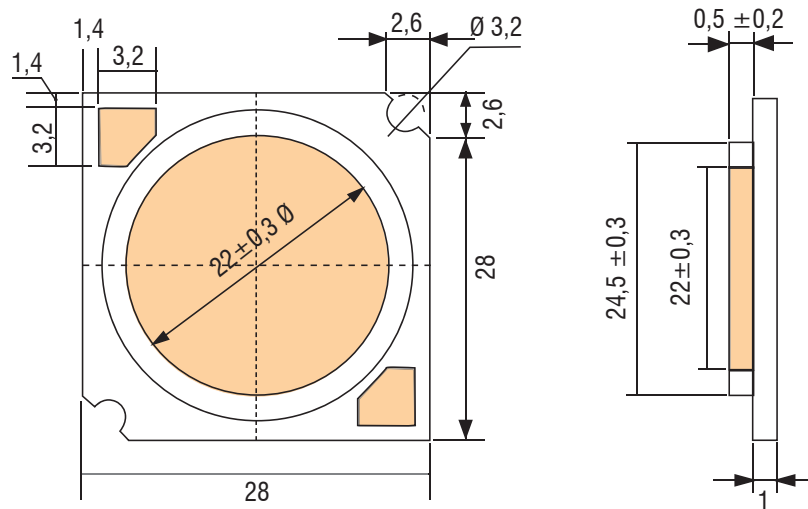

Typ. Current [mA]	V_F Typ. [V]	Max. Current [mA]
1080	34.6	2760