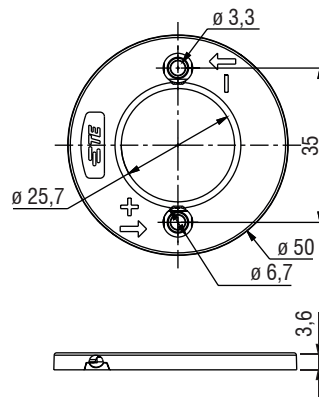

Accessories - Accessori

HOLDER

TE CODE	TCI CODE
Z50 2213480-1	468780047

BJB CODE	TCI CODE
47.319.2030.50	468780047B