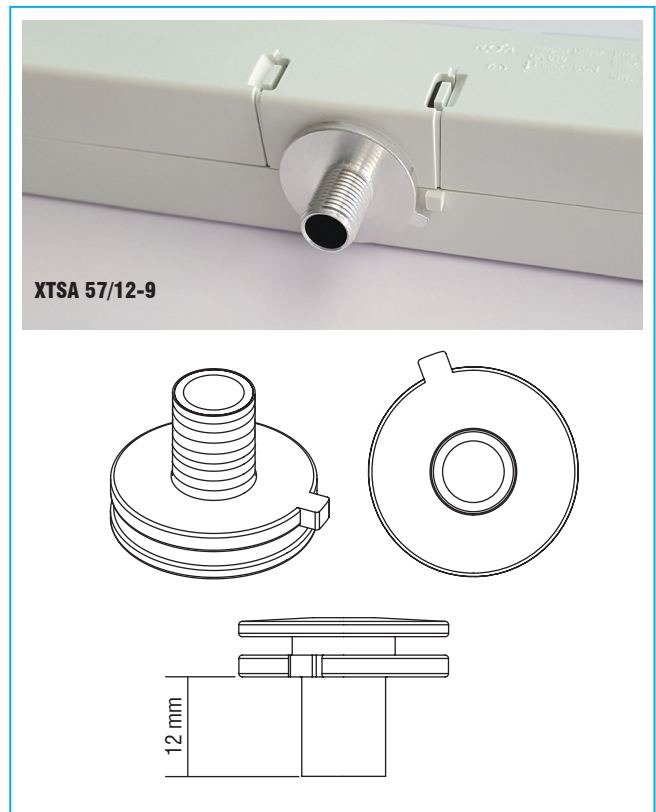

Accessories Accessori	Code Codice	Thread Cavo	H mm	Ø mm	Color Colore	
XTSA 57/8-9	488788014	M 10x1	8	7,4	Aluminium Alluminio	 XTSA 57/8-9 
XTSA 57/12-9	488788015	M 10x1	12	7,4	Aluminium Alluminio	 XTSA 57/12-9 

230V LED driver track adapters
 Alimentatore LED 230V per adattatori da binario

10.1