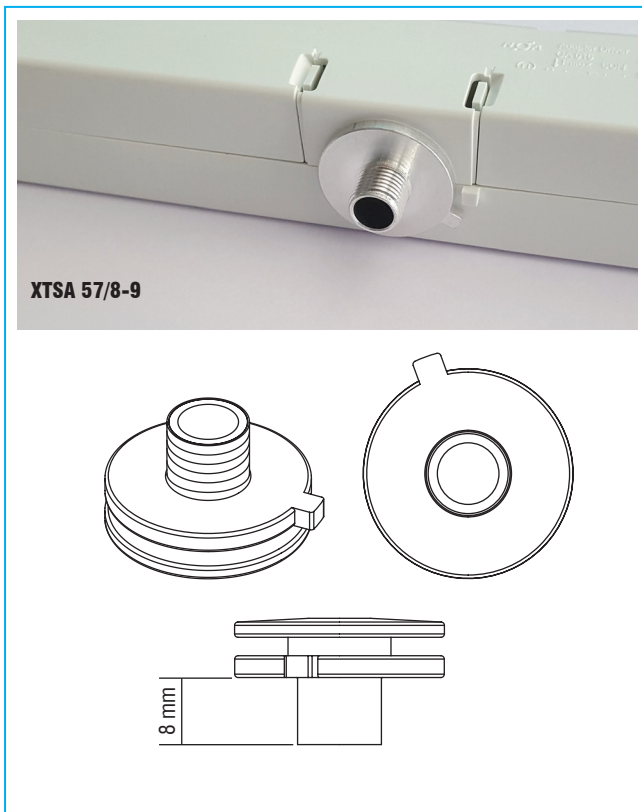

Accessories Accessori	Code Codice	Thread Cavo	H mm	Ø mm	Color Colore	
XTSA 57/8-9	488788014	M 10x1	8	7,4	Aluminium Alluminio	 XTSA 57/8-9 
XTSA 57/12-9	488788015	M 10x1	12	7,4	Aluminium Alluminio	 XTSA 57/12-9 

230V LED driver track adapters
 Alimentatore LED 230V per adattatori da binario

10.1