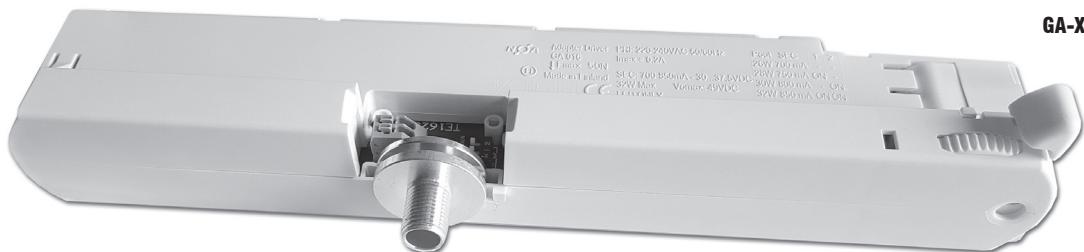

**Nipples for adapter with built-in LED driver GA-XXX**  
**Attacchi per adattatore da binario con LED driver incorporato GA-XXX**

Made in Europe 

**SELV 60V**

Accessories Accessori	Code Codice	Thread Cavo	H mm	Ø mm	Color Colore	
<b>XTSA 57/8-9</b>	488788014	M 10x1	8	7,4	Alluminium Alluminio	
<b>XTSA 57/12-9</b>	488788015	M 10x1	12	7,4	Alluminium Alluminio	

**XTSA 57/8-9**

**XTSA 57/12-9**

230V LED driver track adapters  
Alimentatore LED 230V per adattatori da binario

**10.1**

**GA-XXX**