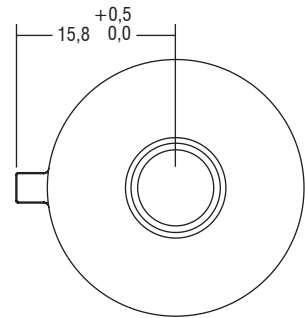

**Nipples for adapter with built-in LED driver GA-XXX**  
**Attacchi per adattatore da binario con LED driver incorporato GA-XXX**

Made in Europe 

**SELV 60V**

Accessories Accessori	Code Codice	Thread Cavo	H mm	Ø mm	Color Colore	
<b>XTSA 57/8-9</b>	488788014	M 10x1	8	7,4	Alluminium Alluminio	
<b>XTSA 57/12-9</b>	488788015	M 10x1	12	7,4	Alluminium Alluminio	