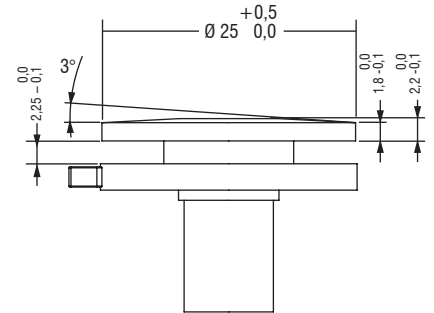

**Nipples for adapter with built-in LED driver GA-XXX**  
**Attacchi per adattatore da binario con LED driver incorporato GA-XXX**

Made in Europe 

**SELV 60V**

Accessories Accessori	Code Codice	Thread Cavo	H mm	Ø mm	Color Colore	
<b>XTSA 57/8-9</b>	488788014	M 10x1	8	7,4	Alluminium Alluminio	
<b>XTSA 57/12-9</b>	488788015	M 10x1	12	7,4	Alluminium Alluminio	

**XTSA 57/8-9**

**XTSA 57/12-9**

230V LED driver track adapters  
Alimentatore LED 230V per adattatori da binario

**10.1**

**GA-XXX**