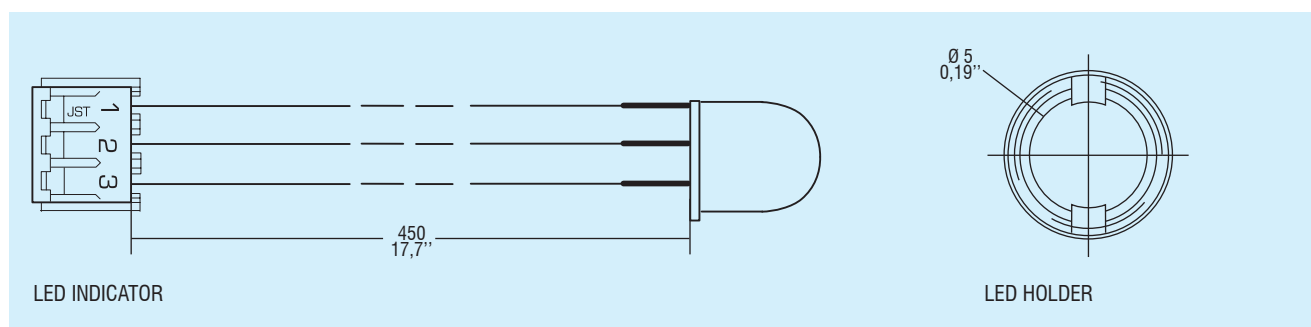

LiFePO4 BATTERY KIT

Battery KIT for ELED and ELED-A Series
KIT di batterie per Serie ELED e ELED-A

480550199 - BATTERY LiFePO4 3,2V 4,5A

480550198 - BATTERY LiFePO4 3,2V 3A

BATTERY HOLDER

BATTERY

Rechargeable LiFePO4 batteries.

- Supply current 35 mA.
- Charge time 24 h.
- Operating ambient temperature up to 50°.
- Keep the battery not connected to the kit until the final installation of the system (luminaire installation).
- **Do not stock battery and kit connected together.**