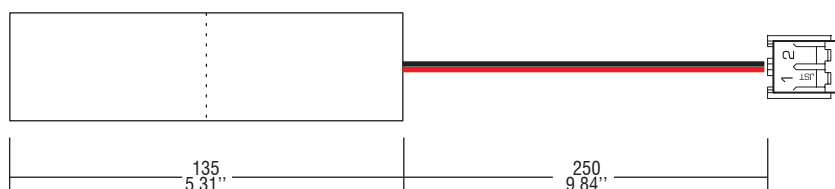

480550198 - BATTERY LiFePO4 3,2V 3A