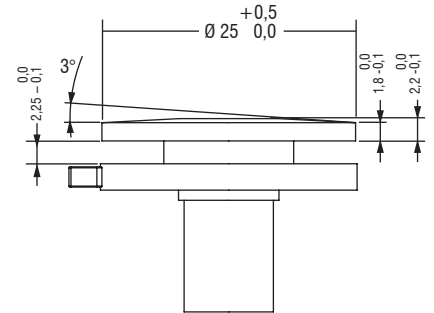

Nipples for adapter with built-in LED driver GA-XXX
Attacchi per adattatore da binario con LED driver incorporato GA-XXX

Made in Europe 

SELV 60V

Accessories Accessori	Code Codice	Thread Cavo	H mm	Ø mm	Color Colore	
XTSA 57/8-9	488788014	M 10x1	8	7,4	Alluminium Alluminio	
XTSA 57/12-9	488788015	M 10x1	12	7,4	Alluminium Alluminio	

XTSA 57/8-9

XTSA 57/12-9

230V LED driver track adapters
Alimentatore LED 230V per adattatori da binario

10.1

GA-XXX