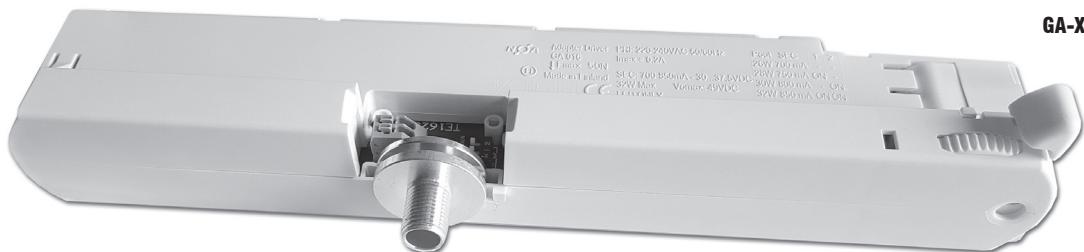

Nipples for adapter with built-in LED driver GA-XXX
Attacchi per adattatore da binario con LED driver incorporato GA-XXX

Made in Europe 

SELV 60V

Accessories Accessori	Code Codice	Thread Cavo	H mm	Ø mm	Color Colore	
XTSA 57/8-9	488788014	M 10x1	8	7,4	Alluminium Alluminio	
XTSA 57/12-9	488788015	M 10x1	12	7,4	Alluminium Alluminio	

XTSA 57/8-9

XTSA 57/12-9

230V LED driver track adapters
Alimentatore LED 230V per adattatori da binario

10.1

GA-XXX