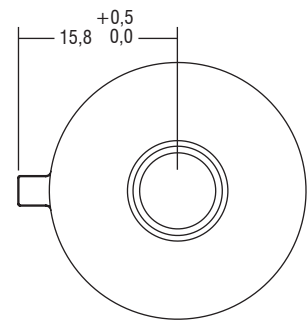

Nipples for adapter with built-in LED driver GA-XXX
Attacchi per adattatore da binario con LED driver incorporato GA-XXX

Made in Europe 

SELV 60V

Accessories Accessori	Code Codice	Thread Cavo	H mm	Ø mm	Color Colore	
XTSA 57/8-9	488788014	M 10x1	8	7,4	Alluminium Alluminio	
XTSA 57/12-9	488788015	M 10x1	12	7,4	Alluminium Alluminio	

XTSA 57/8-9

XTSA 57/12-9

230V LED driver track adapters
Alimentatore LED 230V per adattatori da binario

10.1

GA-XXX